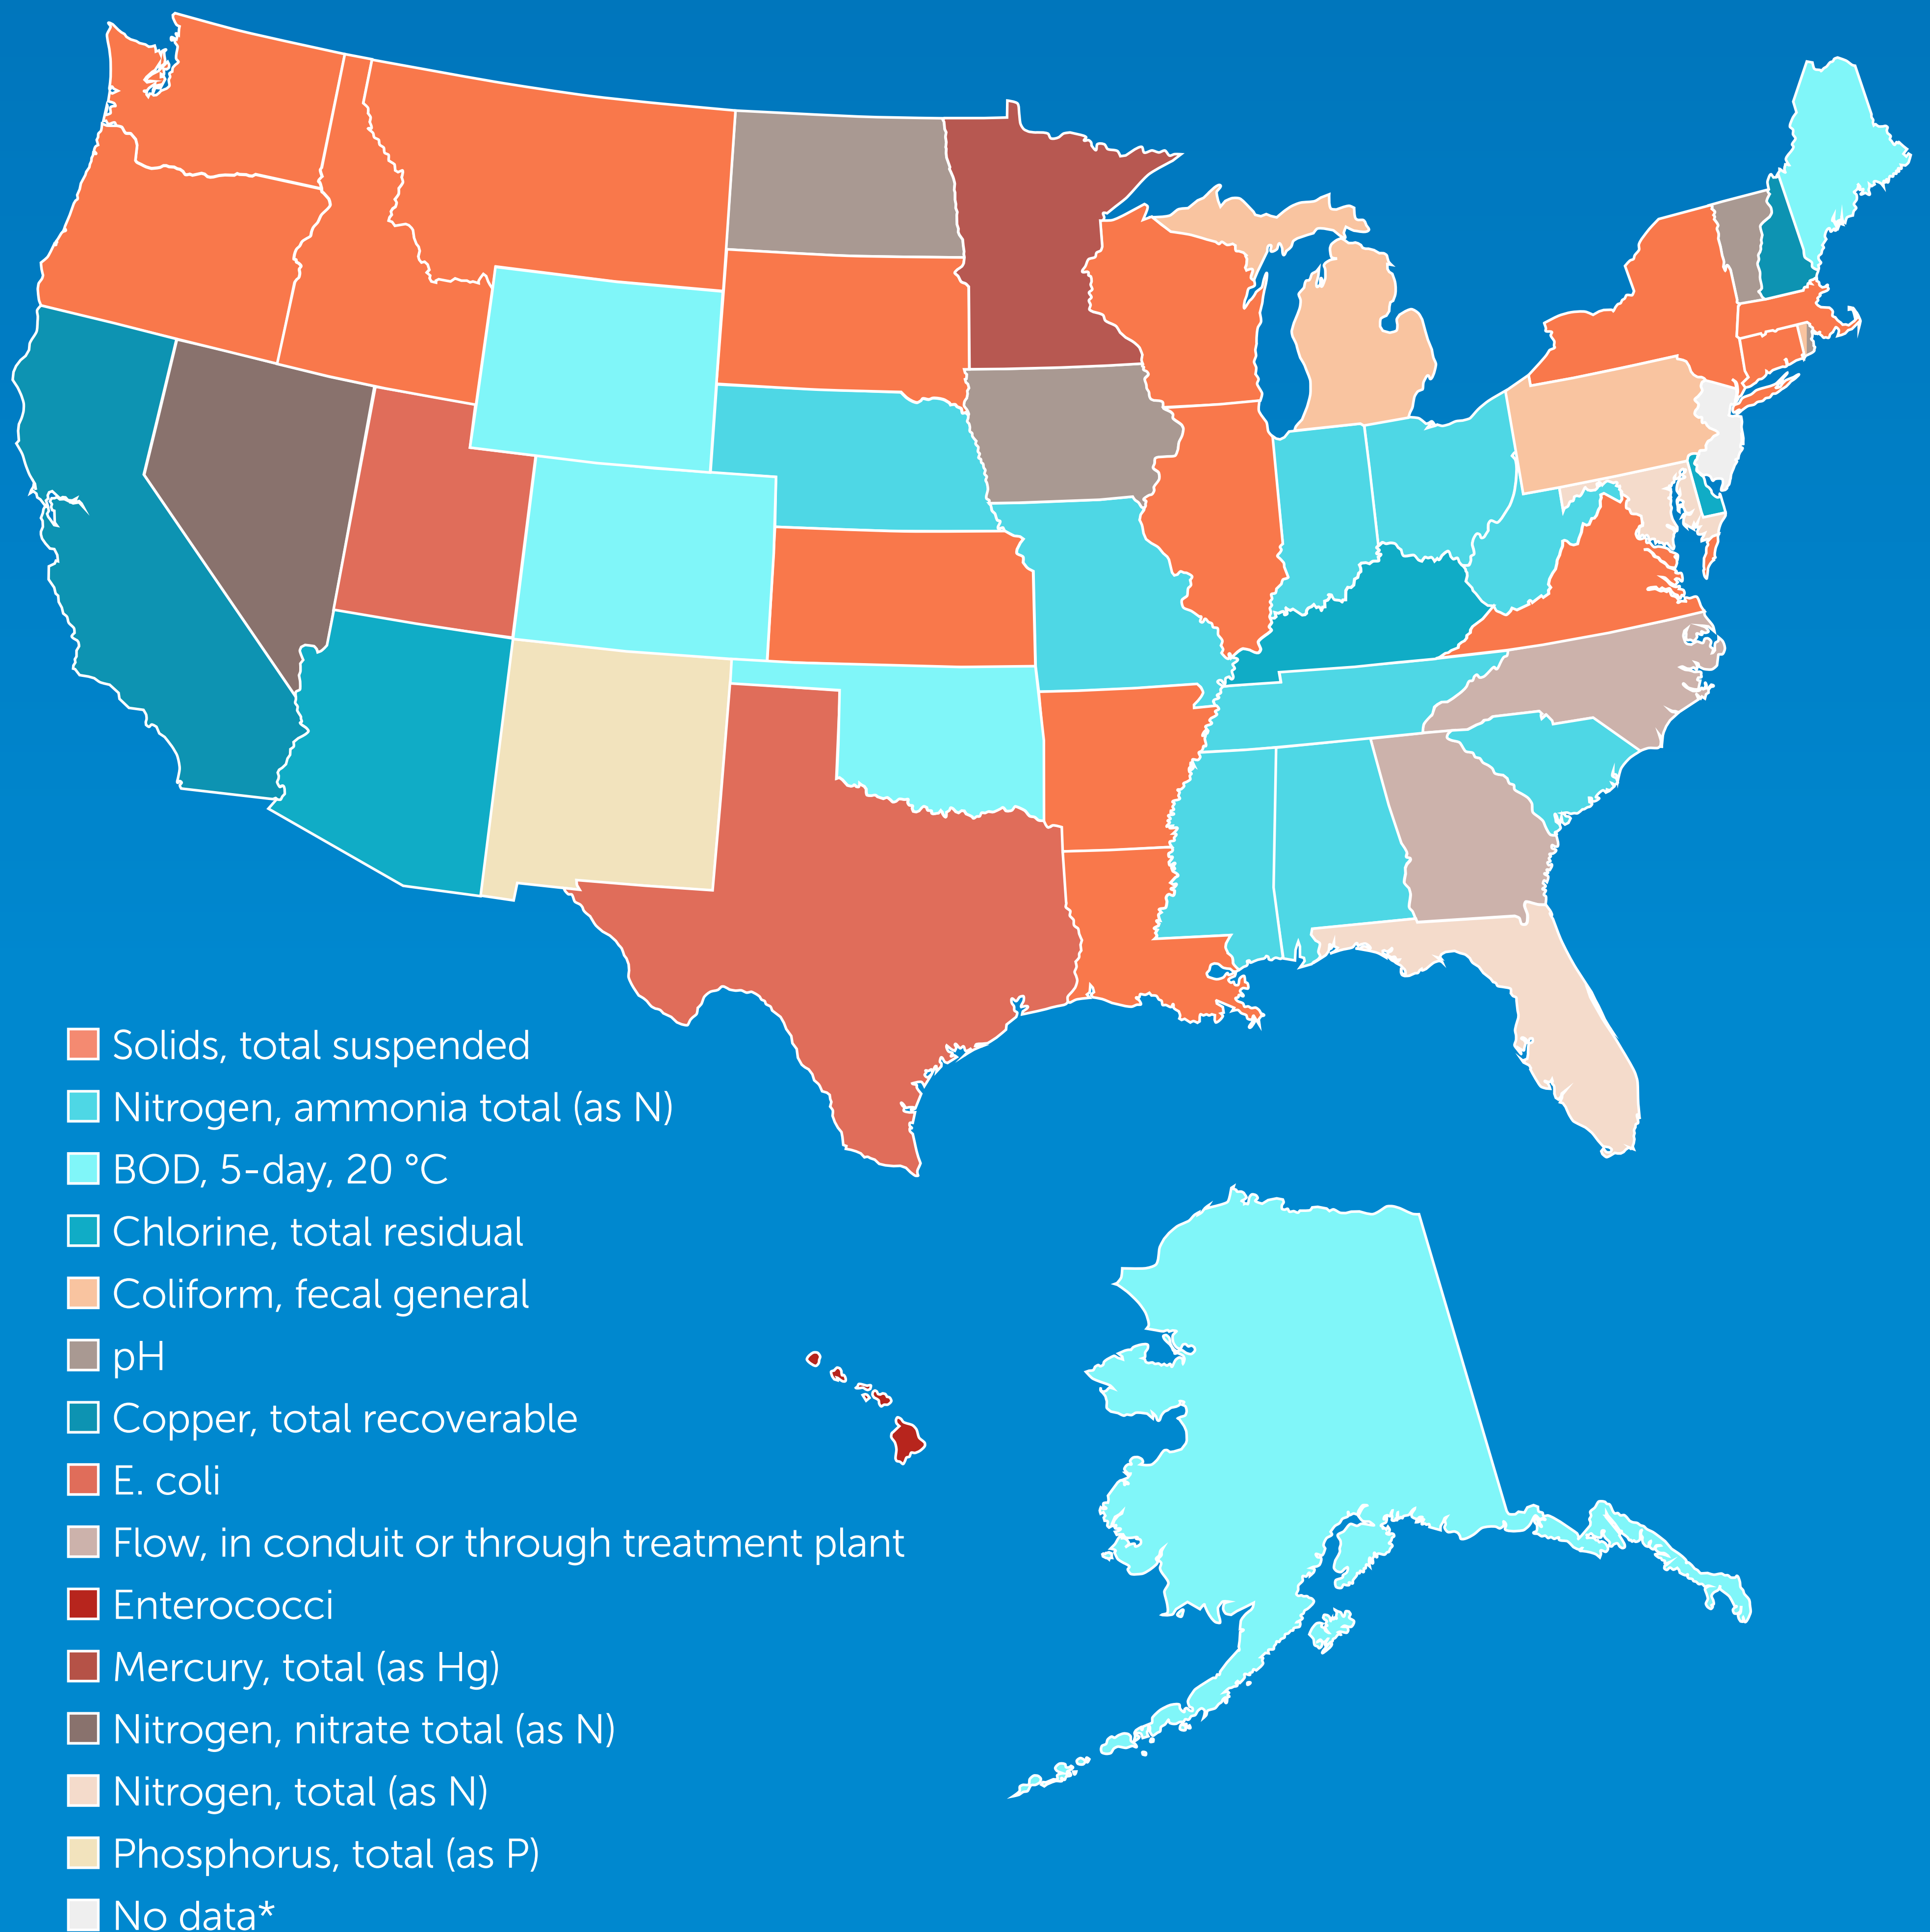

Proficiency Testing

What's the state of your state?

Top NPDES permit violations in 2016, state-by-state

Source: EPA DMR-QA Study 36 results.

*New Jersey is exempt from the EPA's DMR-QA program, no data is available.

Be Right™